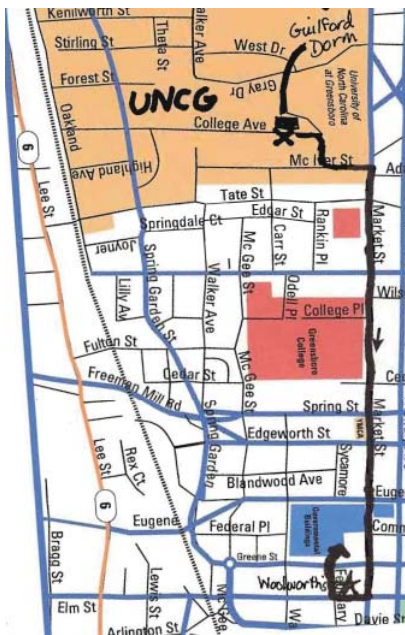

UNCG MARCH TO WOOLWORTH'S FEBRUARY 1, 2010

Join your fellow students, faculty and staff! Bring a banner if you are part of a campus group.

We will gather at 11:30 in front of Guilford Dorm at the end of College Ave. for opening remarks and begin the walk at noon.

We will walk down Market Street, turn right on Elm Street past Woolworth's, the site of the brand new International Civil Rights Museum, and turn right on February One Place. We will gather at the Governmental Plaza with students from A&T and from Bennett to participate in a student program by A&T that begins at 1:00.