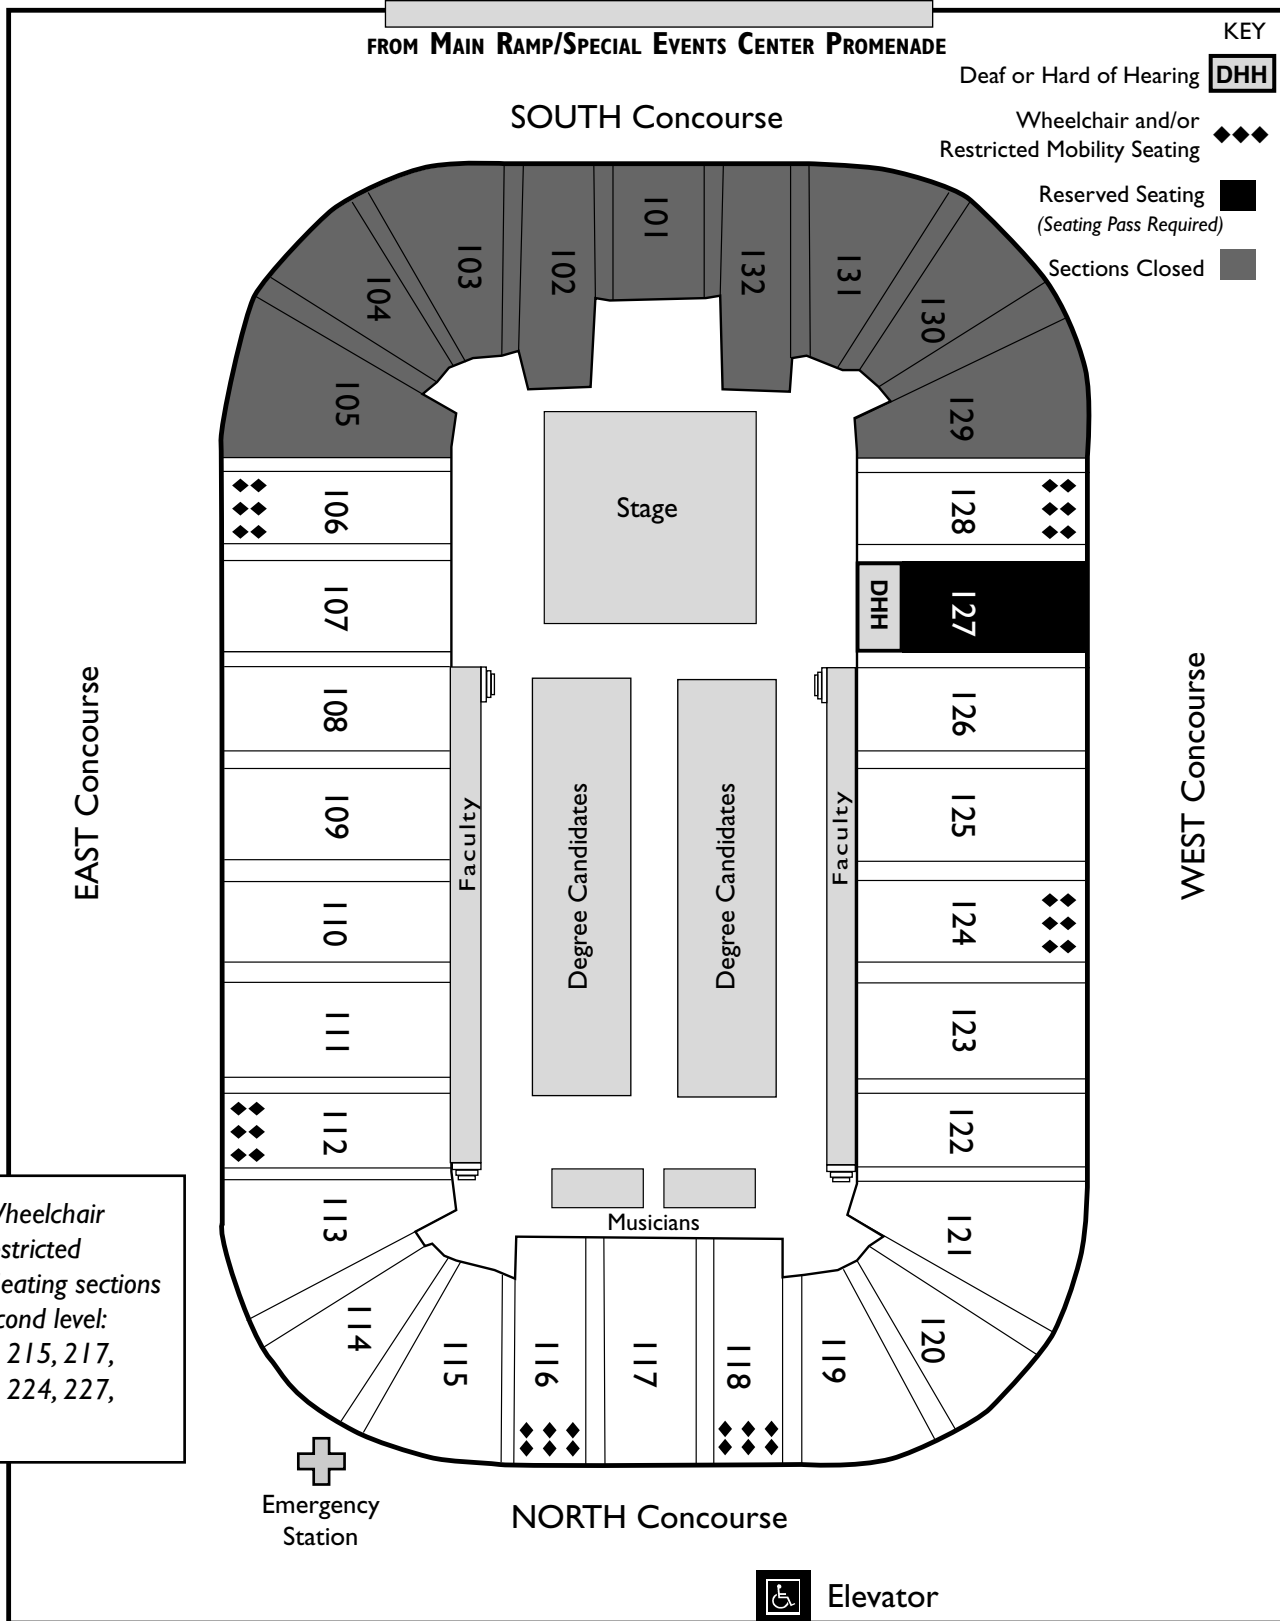

UNCG Commencement Greensboro Coliseum Seating Map

ENTRY INTO COLISEUM ARENA

FROM MAIN RAMP/SPECIAL EVENTS CENTER PROMENADE

KEY

Deaf or Hard of Hearing **DHH**

Wheelchair and/or Restricted Mobility Seating 

Reserved Seating (Seating Pass Required) 

Sections Closed 

◆◆◆ Wheelchair and/or Restricted Mobility Seating sections on the second level: 209, 213, 215, 217, 219, 223, 224, 227, 229, 233.

Coliseum Front

Lee Street